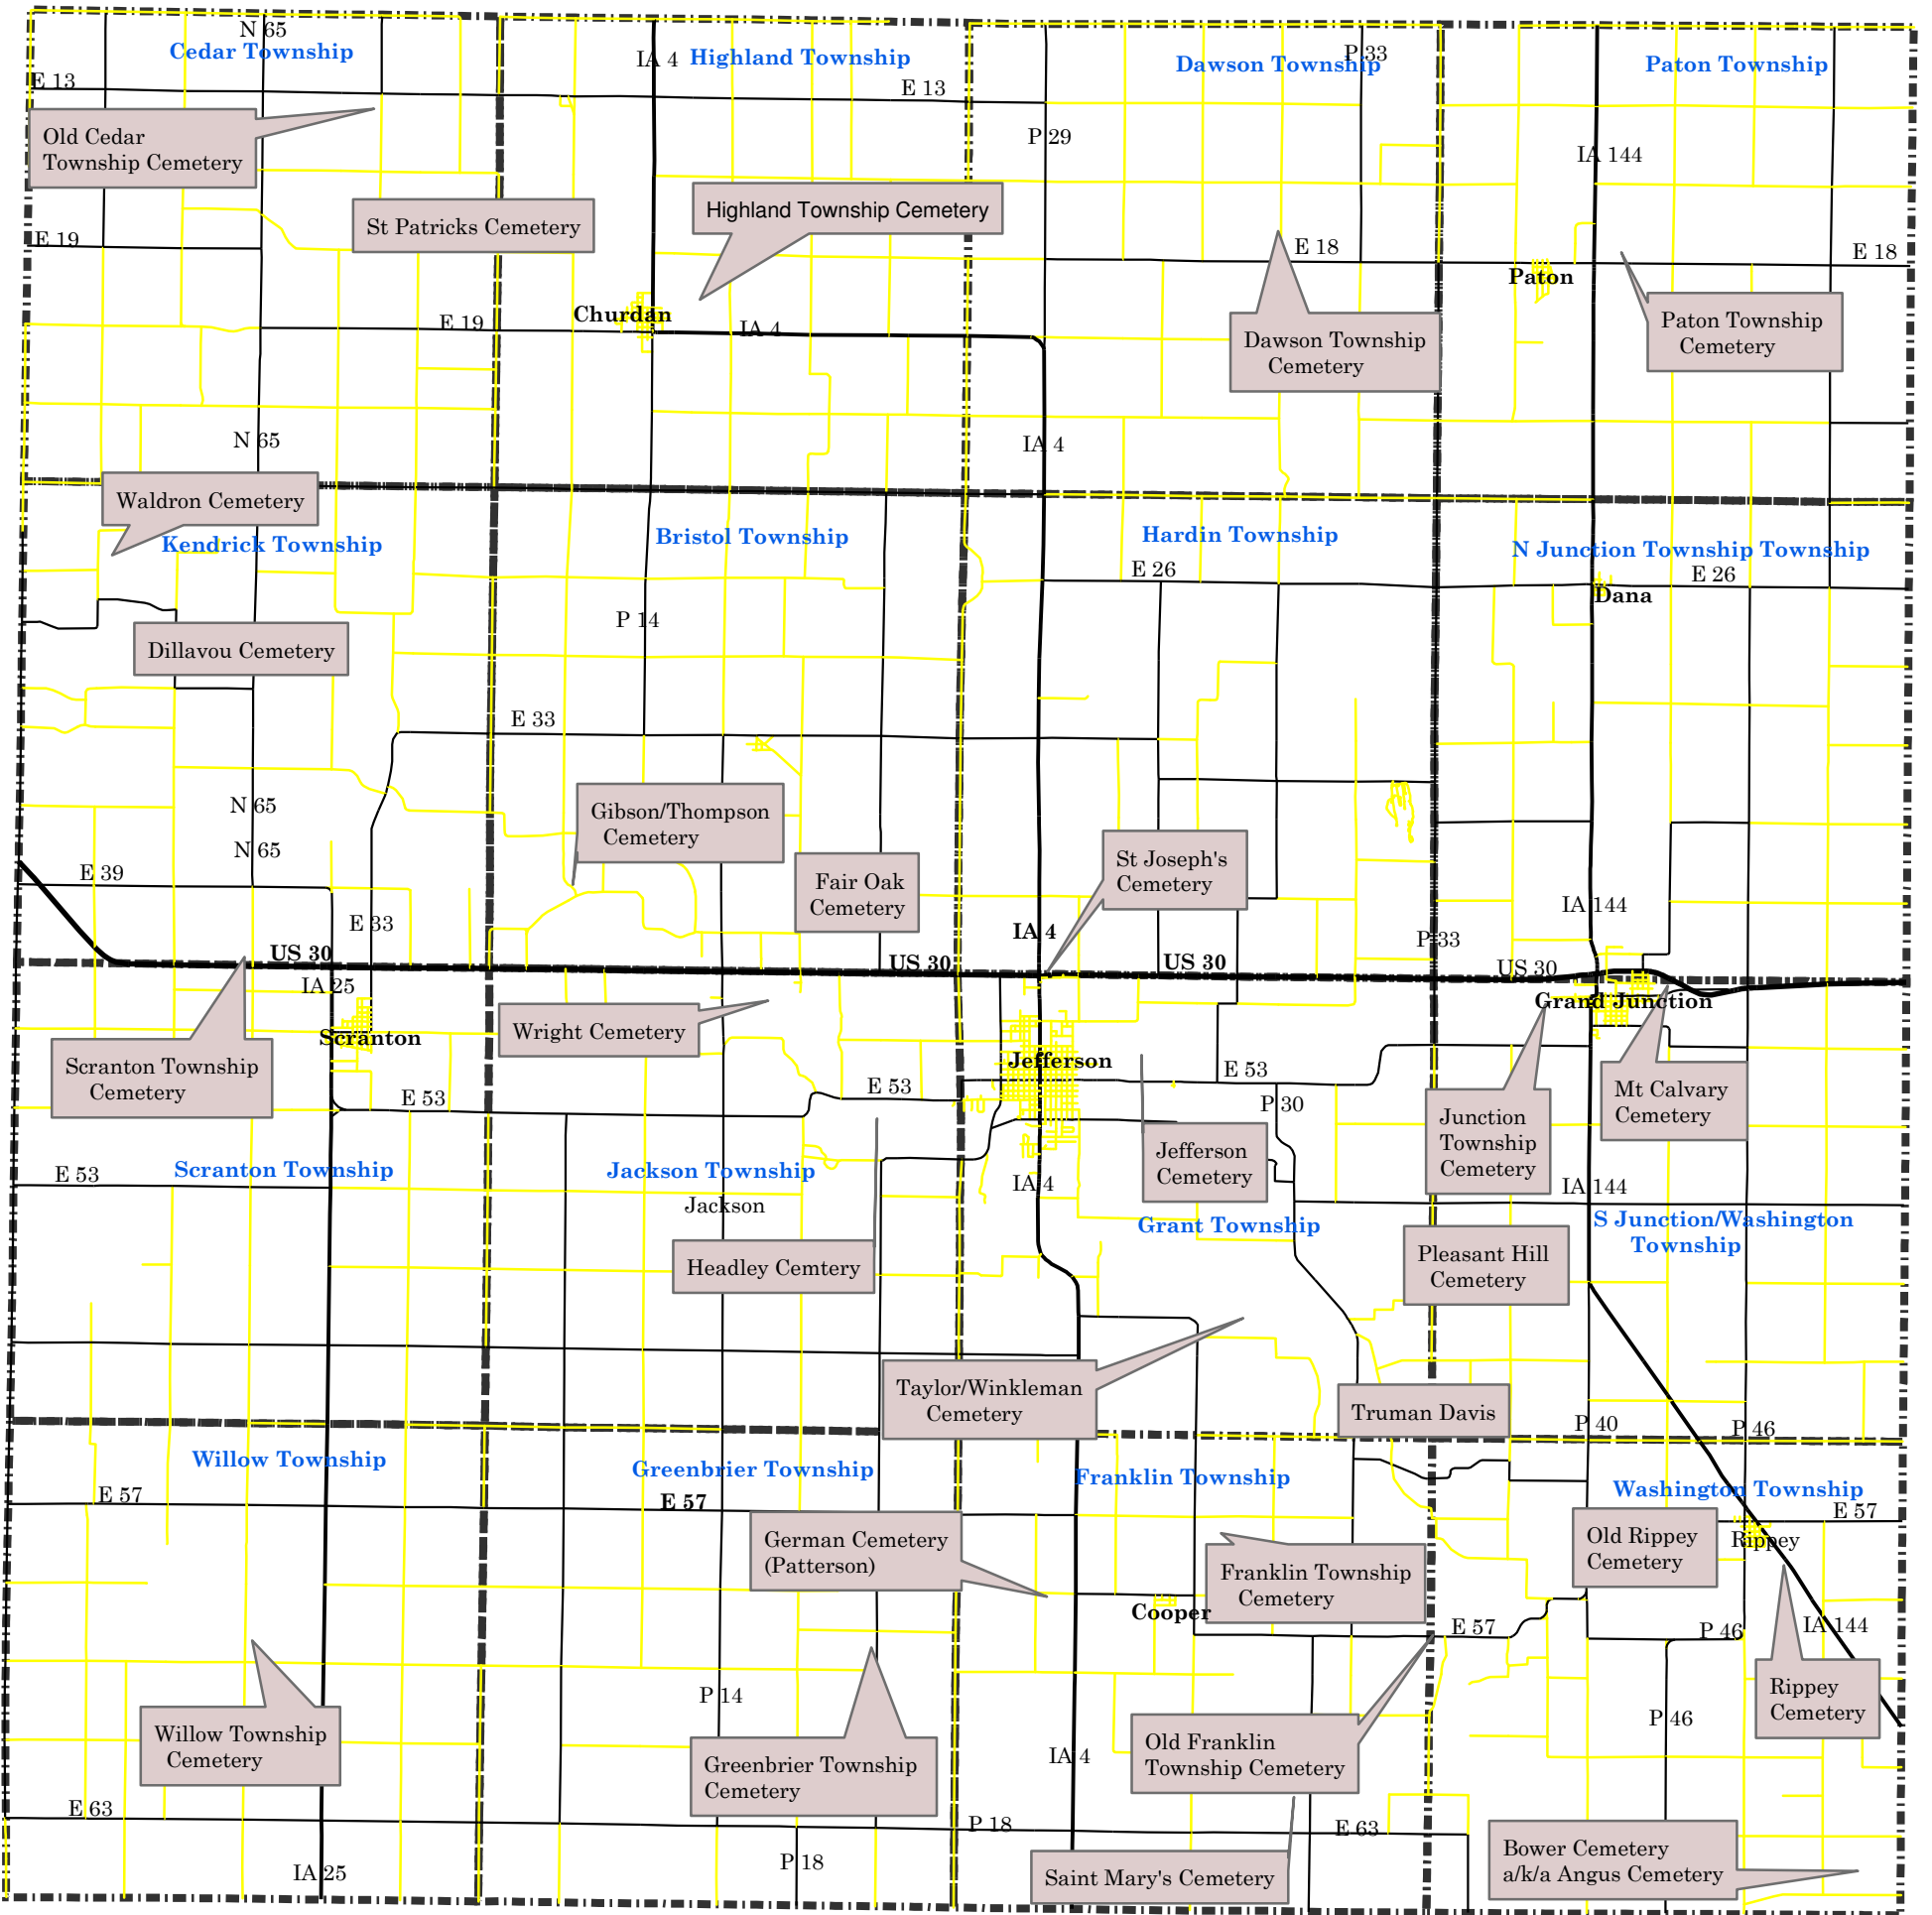

Cemeteries

Greene County

Iowa

Legend	
■	Cemeteries
Greene_Roads	
—	Primary Roads
US & State Roads	
	US 30
	State of IA Roads
	County Paved Roads
	Secondary Roads
	Township Boundaries

Greene County GIS does not guarantee this map to be free from error or inaccuracies and disclaims any responsibility or liability for interpretation from this map or decisions based thereon.