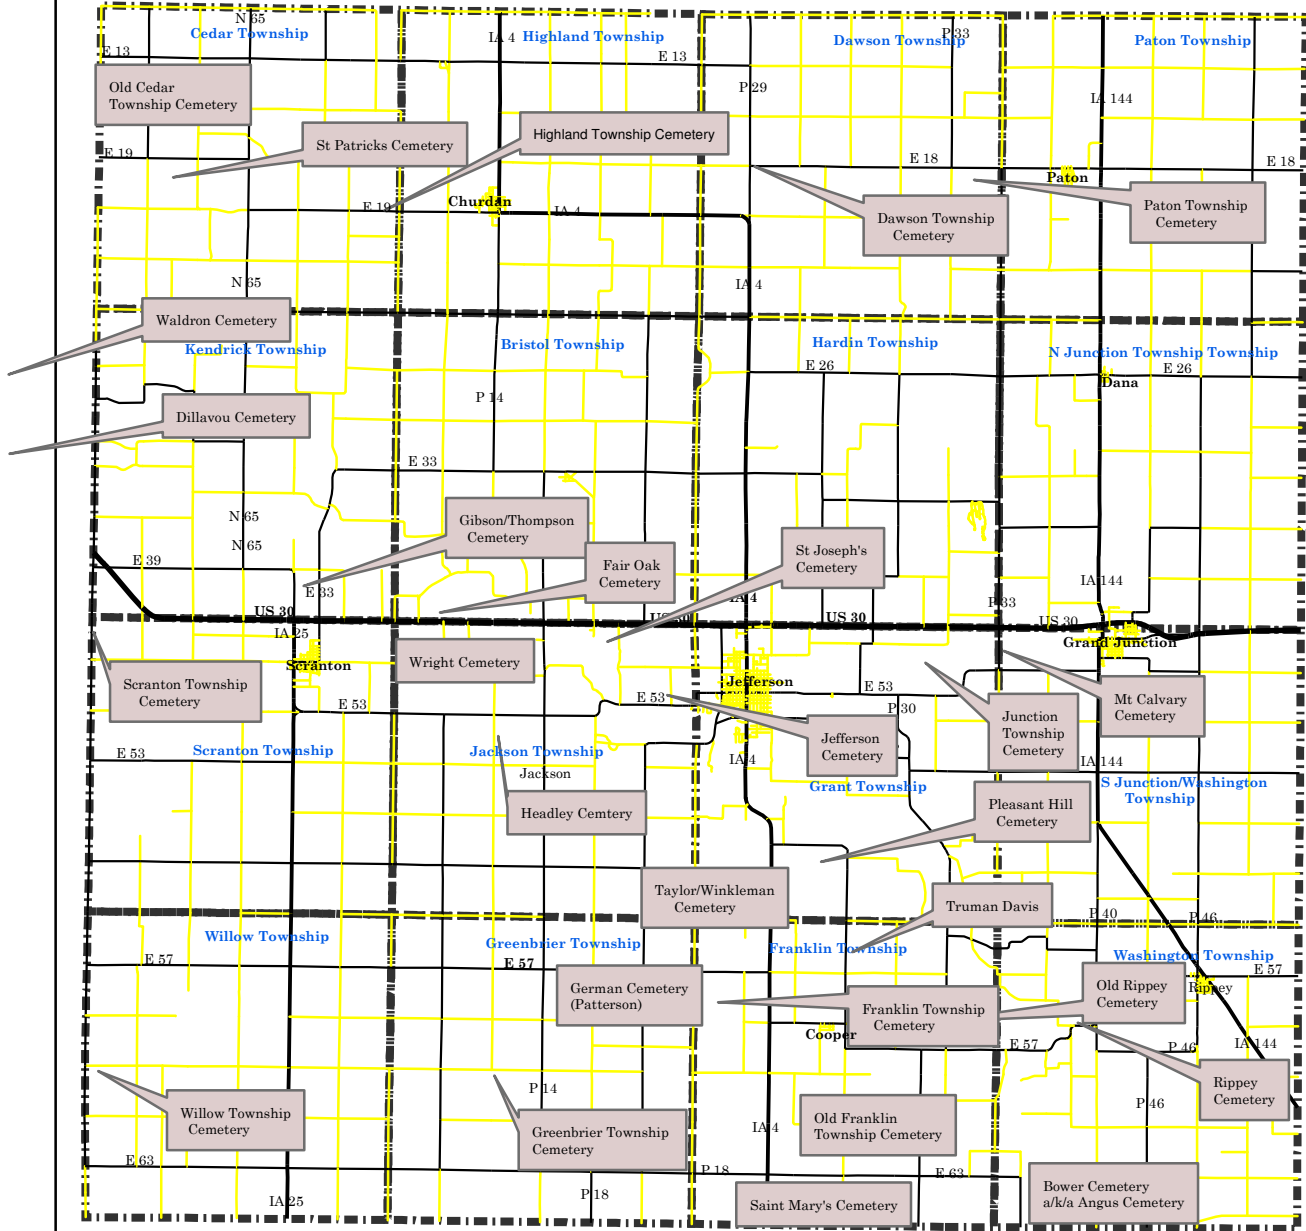

Cemeteries

Greene County

Iowa

Legend

- Cemeteries
- Greene_Roads**
- Primary Roads
- US & State Roads**
- US 30
- State of IA Roads
- County Paved Roads
- Secondary Roads
- Township Boundaries

Greene County GIS does not guarantee this map to be free from error or inaccuracies and disclaims any responsibility or liability for interpretation from this map or decisions based thereon.