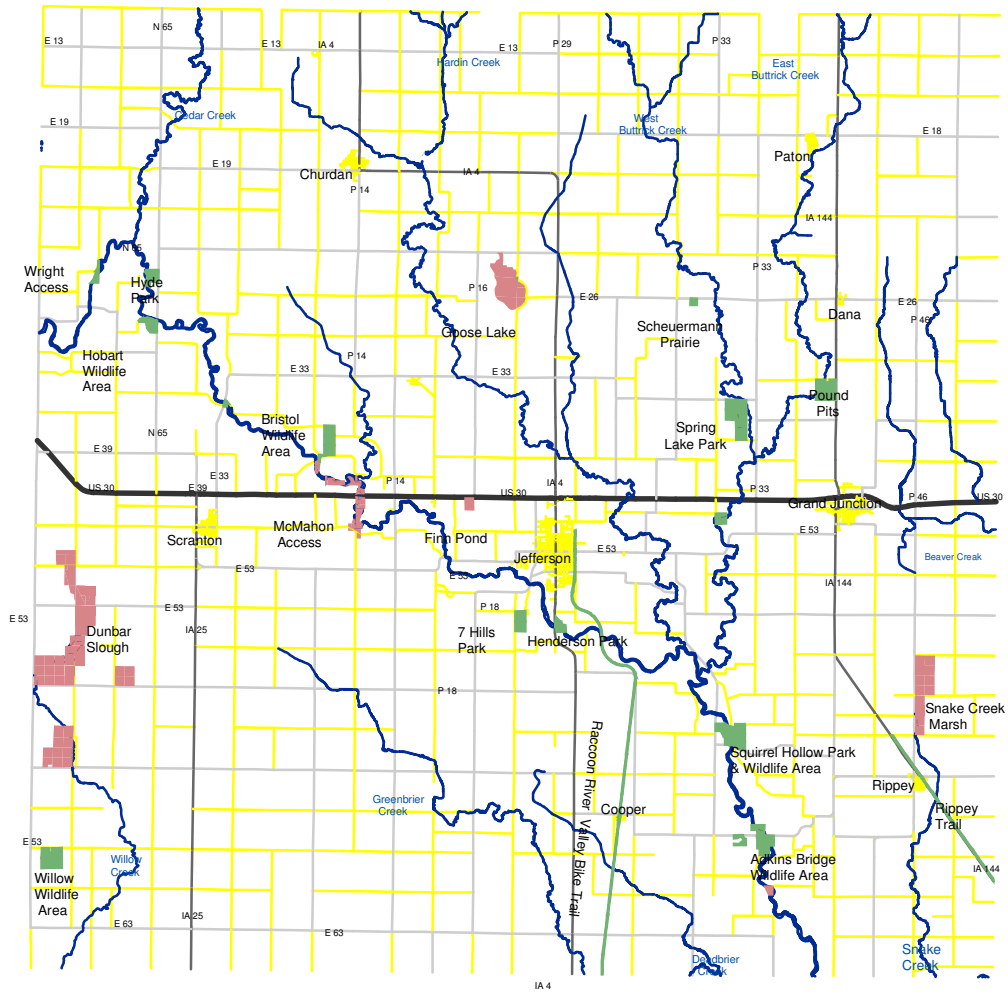

# Greene County Conservation & Recreational Areas

Legend	
<span style="color: green;">■</span>	Greene County Conservation Lands
<span style="color: red;">■</span>	State of Iowa Lands
<span style="color: blue;">—</span>	Creeks and Rivers
<span style="color: green;">—</span>	Greene Roads
<span style="color: yellow;">—</span>	Primary Roads
<span style="color: blue;">—</span>	US & State
<span style="color: black;">—</span>	US 30
<span style="color: grey;">—</span>	State of IA Roads
<span style="color: lightblue;">—</span>	County Paved Roads
<span style="color: yellow;">—</span>	Secondary Roads